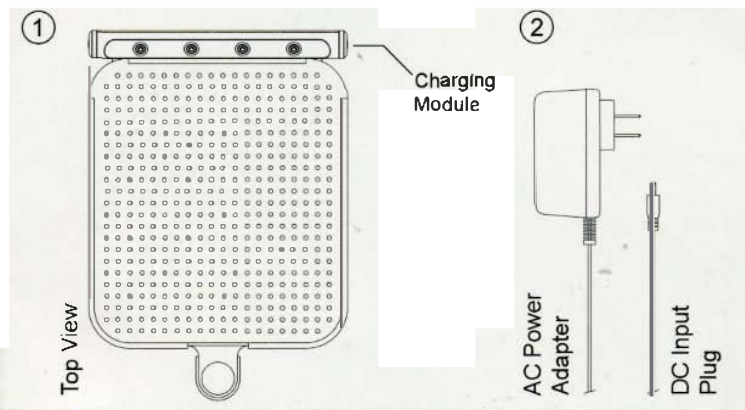

DC Output: 5V

Total Current Limit: 2 Amperes

Operating Temperature: 0 to 50 °C

Weight: 3.5oz / 99 gram

Dimensions: 190 X 40 X 40mm / 7.47 X 1.57 X 1.57 inch (Closed)
190 X 270 X 20 mm / 7.47 X 10.62 X 0.79 inch (Open)

Portable Charging Mat Operation

- Plug AC power adapter into the wall outlet.
- Connect with DC input plug of charging module.
- Plug a smart charging adapter into a port of the charging module.
- Connect up to 4 compatible devices.
- Press the ON/OFF switch IN, the orange LED power indicator will illuminate.
- Your device should begin charging immediately

NOTE: Charge time will vary based on the particular device's battery charge status and capacity.

Notice to International Users

Prior to travelling outside of the USA, please make sure to have a compatible plug adapter for use in the country to which you will be traveling.

Additional smart adapters can be ordered through our website:
www.charge4all.net

One year limited warranty

Introduction

The Portable Charging Mat is designed for use with small electronic devices such as cell phones. It allows users to charge up to 4 devices at the same time. Charge time will vary based on the particular devices current battery charge status.

NOTE: This model is not designed for charging notebook computers or other high current devices (See Technical Specifications).

What's Included

1. Main unit of Portable Charging Mat
2. AC Power supply
3. 5 Smart Charging Adapters:

Warning:

Instructions shall caution users that modifications not approved by the party responsible for compliance could void user's authority to operate the equipment.

NOTE: This equipment has been tested and found to comply with the limits for a Class B digital device, pursuant to Part 15 of the FCC Rules. These limits are designed to provide reasonable protection against harmful interference in a residential installation. This equipment generates, uses, and can radiate radio frequency energy and, if not installed and used in accordance with the instructions, may cause harmful interference to radio communications. However, there is no guarantee that interference will not occur in a particular installation. If this equipment does cause harmful interference to radio or television reception, which can be determined by turning the equipment off and on, the user is encouraged to try to correct the interference by one or more of the following measures:

- -- Reorient or relocate the receiving antenna.
- -- Increase the separation between the equipment and receiver.
- -- Connect the equipment into an outlet on a circuit different from that to which the receiver is connected.
- -- Consult the dealer or an experienced radio/TV technician for help.