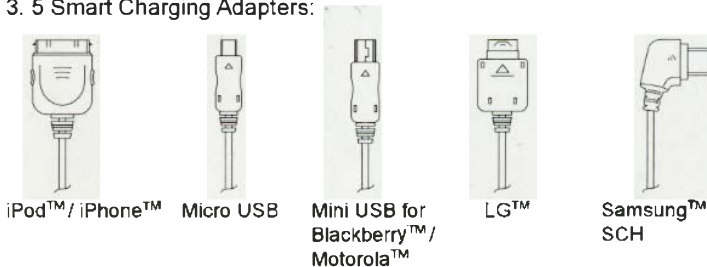

Additional smart adapters can be ordered through our website:
www.charge4all.net

One year limited warranty

Introduction

The Portable Charging Mat is designed for use with small electronic devices such as cell phones. It allows users to charge up to 4 devices at the same time. Charge time will vary based on the particular devices current battery charge status.

NOTE: This model is not designed for charging notebook computers or other high current devices (See Technical Specifications).

What's Included

1. Main unit of Portable Charging Mat
2. AC Power supply
3. 5 Smart Charging Adapters: